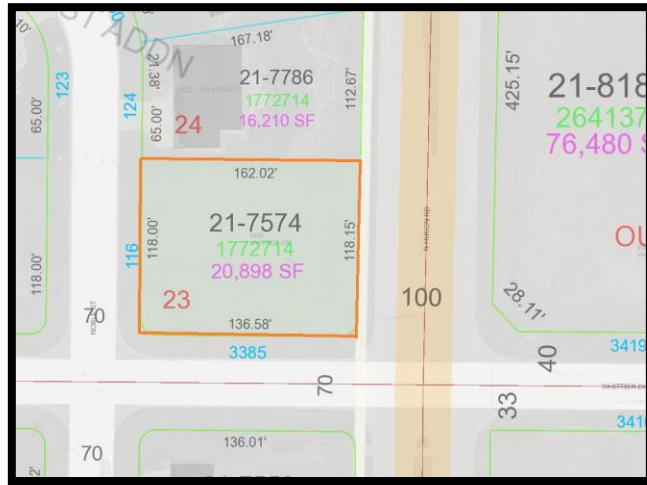

### UTILITIES

Electric	At lot line
Natural Gas	At lot line
Water	At lot line
Cable TV	At lot line
Internet	At lot line
Telephone	At lot line

**3385 Whittier Dr**

**\$49,900**

**.48 Acres / 20,898 Sq Ft**

**City of Green Bay**

Huge corner lot in prime East-side location! Trees line the back of the lot for added privacy. Lot has great home placement flexibility.